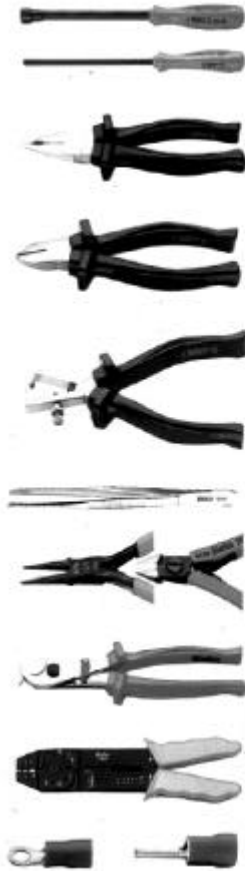

BRITISH METRICS

Beta UTENSILI

Tool Assortments in Storage Unit

Wrenches

Multipliers and Torque Wrenches

Pliers, Nippers Shears

Sockets and Accessories

Serving All Your Metric Needs...

Electrician's Tools

Screwdrivers

Chisel's and Hammers

Plumber's Tools

Automotive Tools

Body Repair Tools

Pullers

Miscellaneous Tools