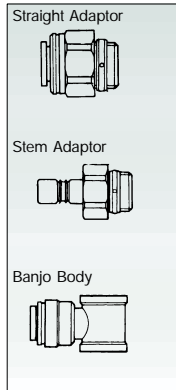

Serving All Your Metric Needs...

QUICK DISCONNECT FITTINGS

RM RANGE

PM RANGE

SUPERSEAL