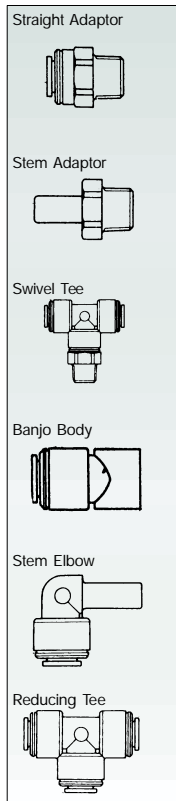

Serving All Your Metric Needs...

QUICK DISCONNECT FITTINGS

RM RANGE

PM RANGE

SUPERSEAL