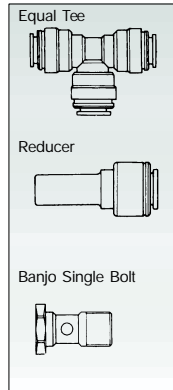

Serving All Your Metric Needs...

QUICK DISCONNECT FITTINGS

RM RANGE

PM RANGE

SUPERSEAL