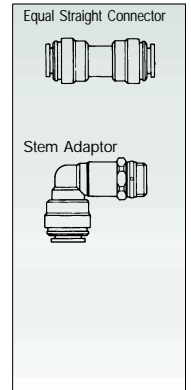

Serving All Your Metric Needs...

QUICK DISCONNECT FITTINGS

RM RANGE

PM RANGE

SUPERSEAL