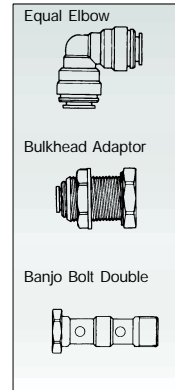

Serving All Your Metric Needs...

QUICK DISCONNECT FITTINGS

RM RANGE

PM RANGE

SUPERSEAL