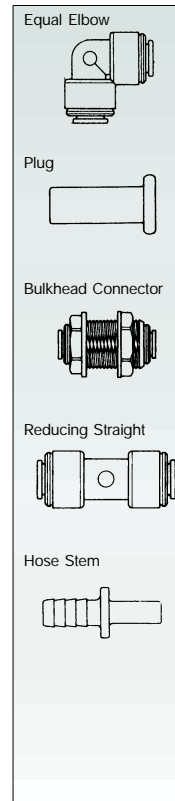

Serving All Your Metric Needs...

QUICK DISCONNECT FITTINGS

RM RANGE

PM RANGE

SUPERSEAL